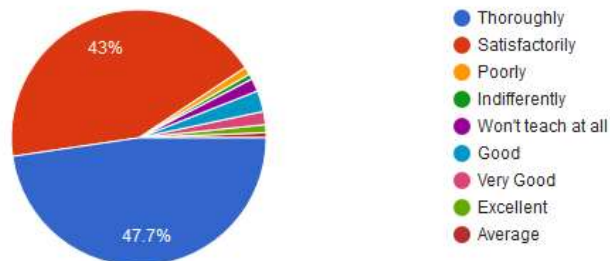

2. Are your teachers well-prepared for class?

302 responses