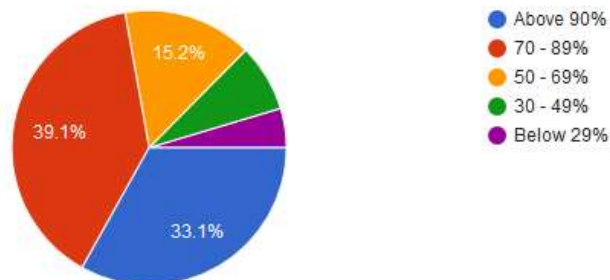

302 responses

14. How many teachers use ICT tools such as LCD projector, multimedia, etc. while teaching?

302 responses

15. The overall quality of teaching-learning process in your institution is very good.