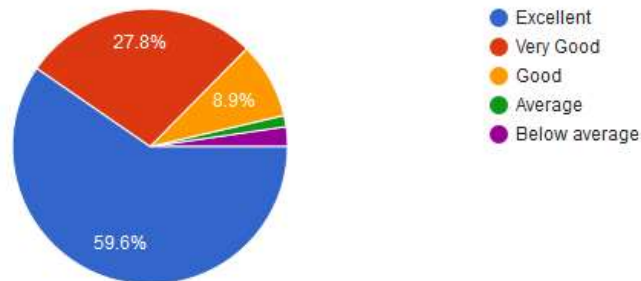

302 responses

7. How effectively is discipline maintained in the college?

302 responses

8. Do you think rules and regulations are strictly followed during examinations?

302 responses

Srimath Sivagnana Balaya Swamigal Tamil, Arts & Science College