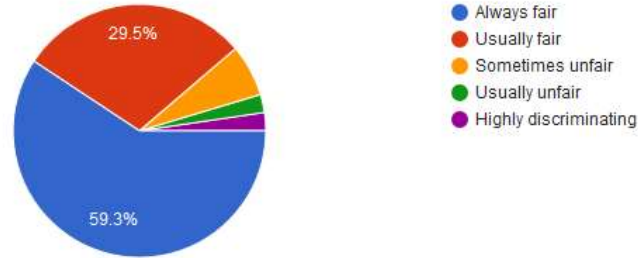

5. Do teachers discuss individual performance in internal assessment?

302 responses

6. The teaching and mentoring process in your institution facilitates you in cognitive, social and emotional growth

302 responses