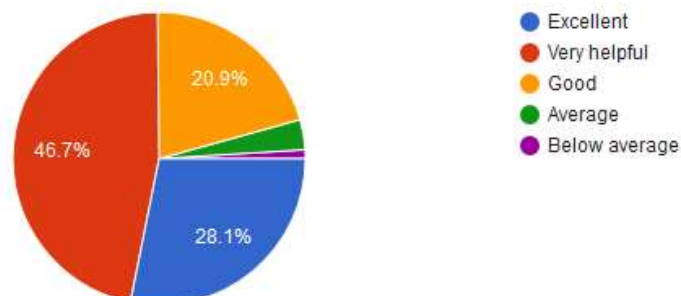

302 responses

4. Is the library staff cooperative and competent?

302 responses

5. How would you rate your experience while dealing with administrative staff in the office?

302 responses

Srimath Sivagnana Balaya Swamigal Tamil, Arts & Science College