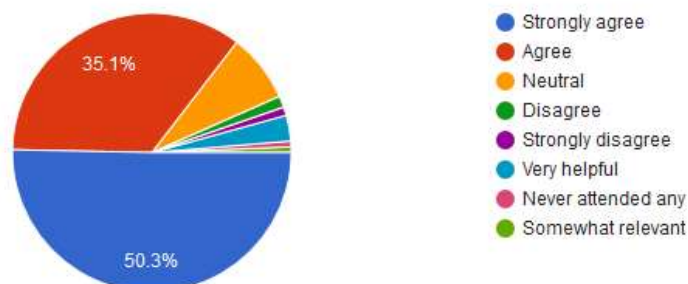

15. The overall quality of teaching-learning process in your institution is very good.

302 responses