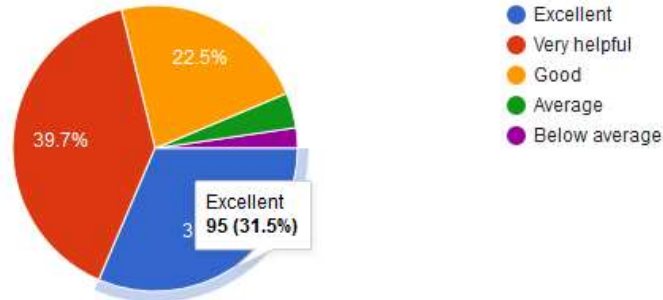

302 responses

7. How effectively is discipline maintained in the college?

302 responses

8. Do you think rules and regulations are strictly followed during examinations?

302 responses

Srimath Sivagnana Balaya Swamigal Tamil, Arts & Science College