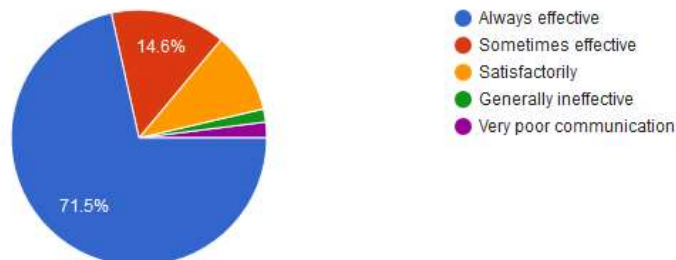

3. How effectively do your teachers communicate in class?

302 responses