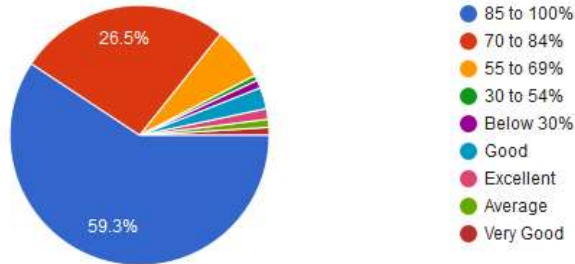

STUDENT SATISFACTION SURVEY

Academic Student Satisfaction Survey

1. How much syllabus was covered in the class? Write in the box the prefix number.

302 responses

2. Are your teachers well-prepared for class?