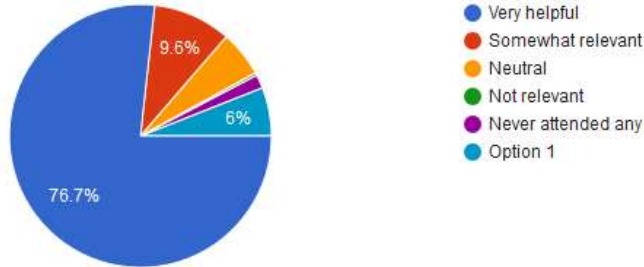

Srimath Sivagnana Balaya Swamigal Tamil, Arts & Science College

Mailam, Tindivanam Taluk, Villupuram District - 604 304.

[Affiliated to Thiruvalluvar University]

[Accredited by NAAC]

Phone: 04147-241236, 241224

Website: www.mailamtamilartscollege.com

16. How beneficial are the conference/seminar/workshop held in your institution?

301 responses