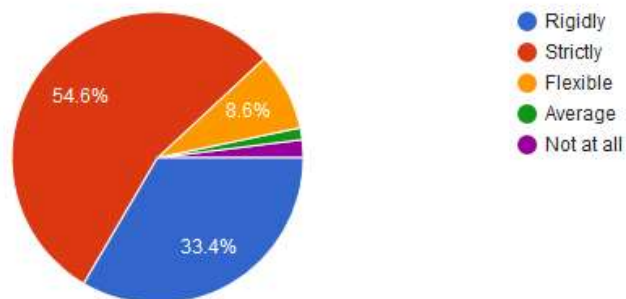

302 responses

7. How effectively is discipline maintained in the college?

302 responses

8. Do you think rules and regulations are strictly followed during examinations?

302 responses

Srimath Sivagnana Balaya Swamigal Tamil, Arts & Science College