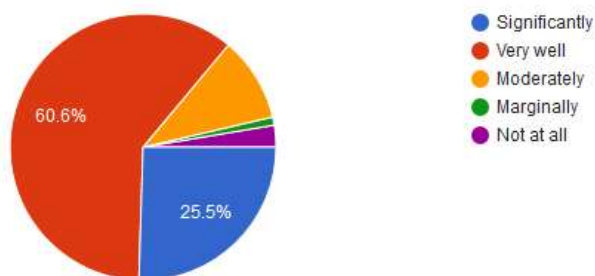

5. Do teachers discuss individual performance in internal assessment?

302 responses

6. The teaching and mentoring process in your institution facilitates you in cognitive, social and emotional growth

302 responses